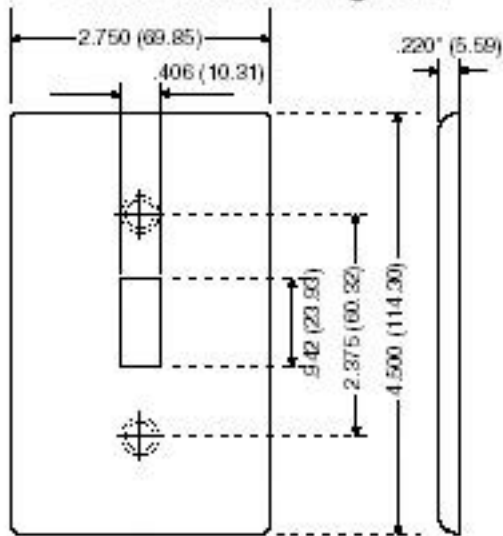

# Dimensional Diagram

5-GANG Width = 10.0" (254.0mm)