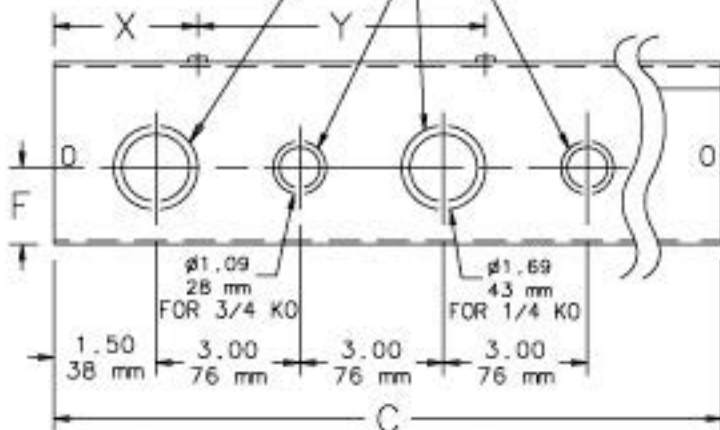

CONCENTRIC KNOCKOUTS (1-1 1/4)
 4.00 X 4.00 AND 6.00 X 6.00
 102mm 102mm 152mm 152mm
 CONCENTRIC KNOCKOUTS (1/2-3/4)
 2.50 X 2.50 SIZES ONLY
 64mm 64mm

CONCENTRIC
 KNOCKOUT
 (1/2-3/4)
 (ALL SIZES)

87794743

PATTERN REPEATS EVERY 12.00
 305 mm