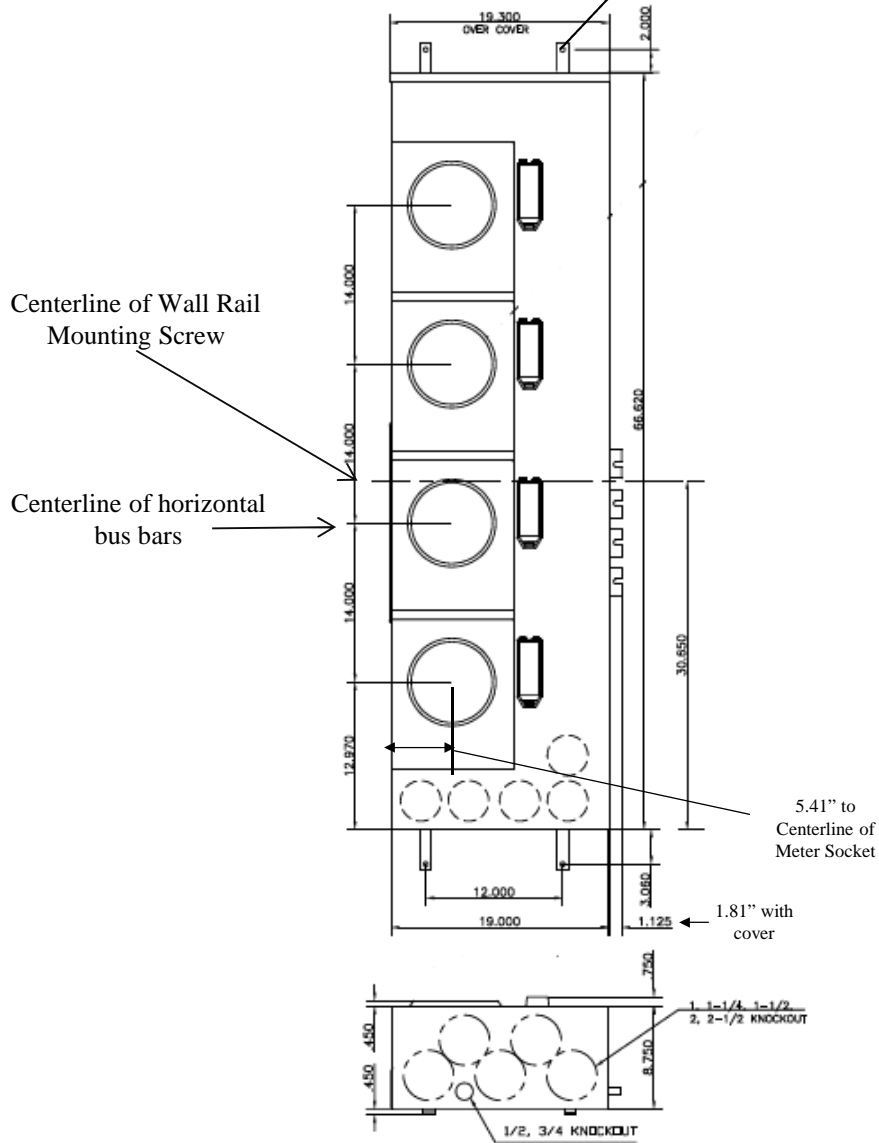

### Front View

Mounting for (4) 3/8" Screws

### Bottom View

This unit includes factory installed 5<sup>th</sup> jaw kit (5 terminal unit)

This unit has lever bypass type meter sockets

Top view has blank end walls (no knockouts)

imagination at work

METER MOD III-1PH 1200A HORIZONTAL BUSSING  
(4)225A RINGLESS SOCKETS-LEVER BYPASS-N3R ENCL

REF NO	CAT NO	DWG DATE	REV #
96-1988	TMPR12422R	1/8/2015	01