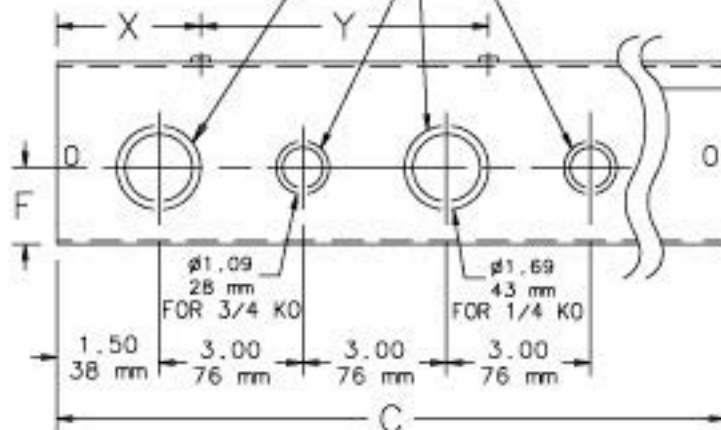

CONCENTRIC KNOCKOUTS (1-1 1/4)  
 4.00 X 4.00 AND 6.00 X 6.00  
 102mm 102mm 152mm 152mm  
 CONCENTRIC KNOCKOUTS (1/2-3/4)  
 2.50 X 2.50 SIZES ONLY  
 64mm 64mm

CONCENTRIC  
 KNOCKOUT  
 (1/2-3/4)  
 (ALL SIZES)

87794743

PATTERN REPEATS EVERY 12.00  
 305 mm