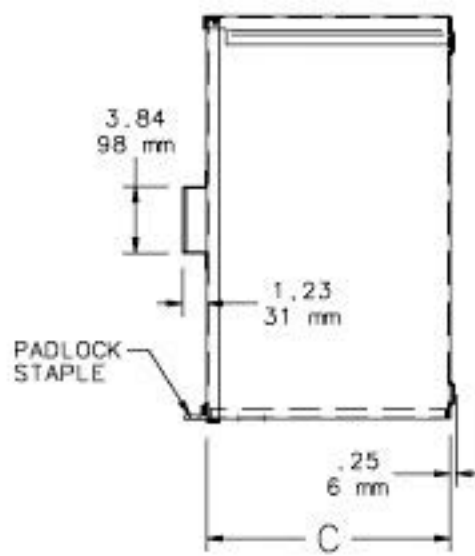

Body Style A

Body Style B

Body Style C

CONDUIT SIZES

Knockout Pattern (from outside of box)

C2575-C