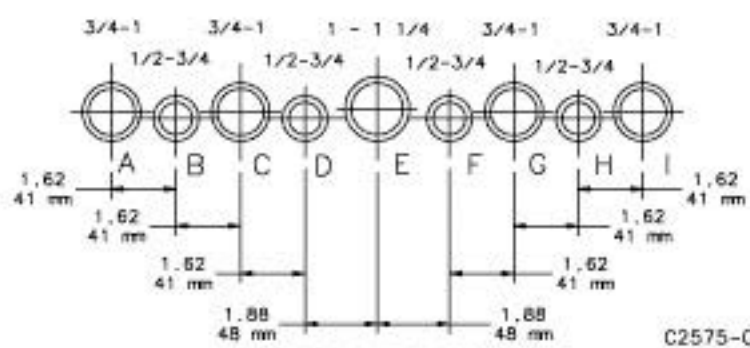

Body Style A

Body Style B

Body Style C

CONDUIT SIZES

Knockout Pattern (from outside of box)

C2575-C