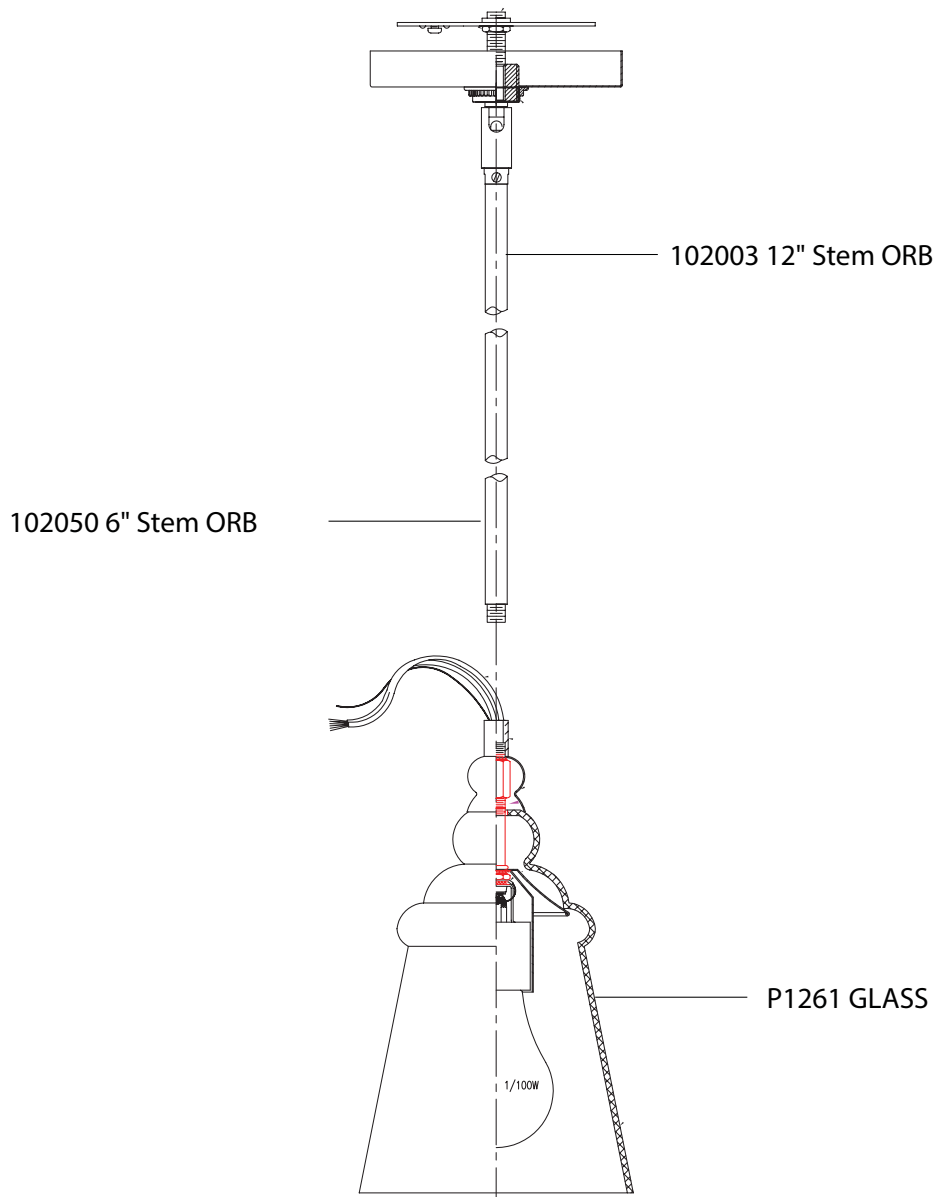

# Replacement Parts For

# P1261

12/13

| Qty. | Part #      | Description  |
|------|-------------|--------------|
|      | 102003      | 12" Stem ORB |
|      | 102050      | 6" Stem ORB  |
|      | P1261 GLASS | Glass        |

# FEISS®

EST. 1955