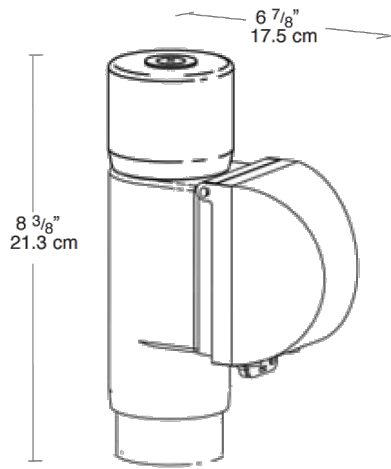

weatherproof cover with Mighty Post Adapter section for use with Mighty Posts for self standing use in the yard. Adapter section and cap made from the same tough ABS as our posts. Fits 2 1/2" pipe for a DIY post. Cap and close up plug supplied.

Color: Black

Weight: 1.1 lbs

Project:	Type:
Prepared By:	Date:

Technical Specifications

Listings

UL Listed:

Suitable for wet locations. Fixtures with ground wire must be used.

Construction

Materials:

Post PVC Cap ABS In-Use Cover Clear PVC MP Adapter ABS Junction Box Polycarbonate

Set Screw:

Locks cap to post and prevents rotation

Other

Buy American Act Compliance:

RAB values USA manufacturing! Upon request, RAB may be able to manufacture this product to be compliant with the Buy American Act (BAA). Please contact customer service to request a quote for the product to be made BAA compliant.

Dimensions**Features**

- Clear PVC plastic turtle cover with lockable latch
- Fits all standard rectangular covers
- Close up plug included
- Knockout holes in bottom of Post Adapter for easy wiring
- Mighty Post Adapter extends post height to keep outlets about plants and snow
- Add an electrical box to your Might Post and Lawn Light combo