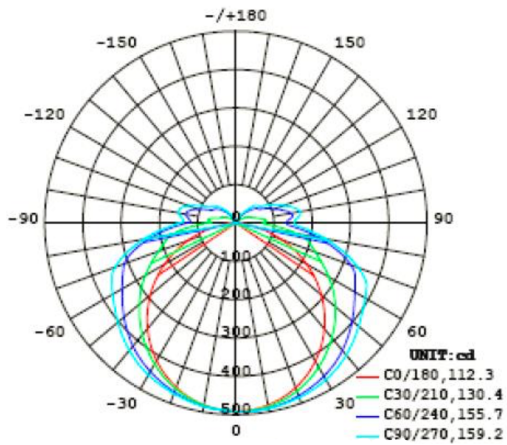

Light Distribution