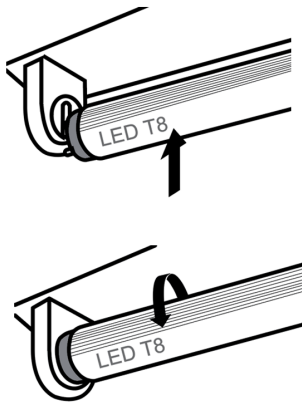

Wiring Diagram