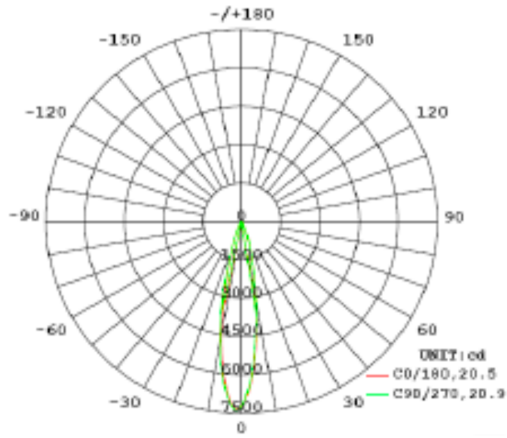

Light Distribution