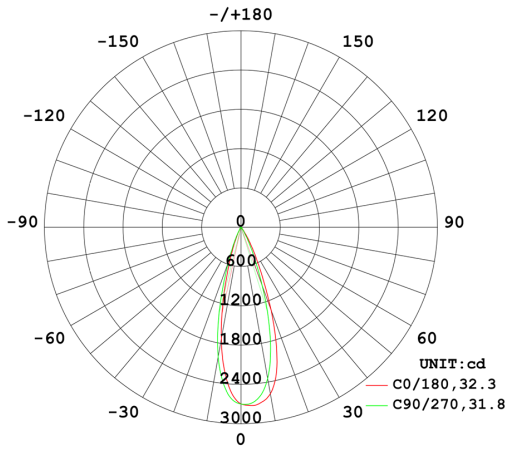

Light Distribution