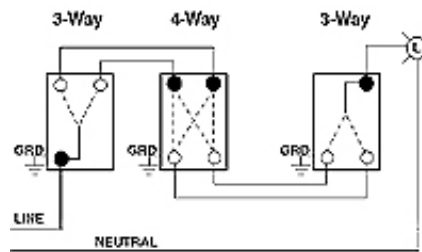

SPECIFICATION SUBMITTAL

JOB NAME:	CATALOG NUMBERS:	
____	____	____
JOB NUMBER:	____	____

Leviton Manufacturing Co., Inc.

201 North Service Road, Melville, NY 11747

Teléfono: +1-800-323-8920 · FAX: +1-800-832-9538 · Tech Line (8:30AM-7:30PM E.S.T. Monday-Friday): +1-800-824-3005

Leviton Manufacturing of Canada, Ltd.

165 Hymus Boulevard, Pointe Claire, Quebec H9R 1E9 · Telephone: +1-800-469-7890 ·

FAX: +1-800-824-3005 · www.leviton.com/canada

Leviton S. de R.L. de C.V.

Lago Tana 43, Mexico DF, Mexico CP 11290 · Tel.: (+52)55-5082-1040 · FAX: (+52)5386-

1797 · www.leviton.com.mx

Visit our Website at: www.leviton.com

© 2018 Leviton Manufacturing Co., Inc. Todos los derechos reservados. Subject to change without notice.

Leviton has a global presence.

If you would like to know where your local Leviton office is located please go to:

www.leviton.com/international/contacts/