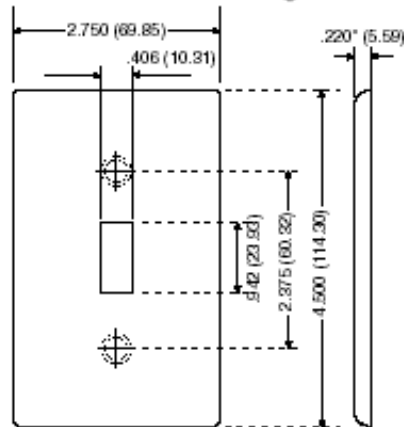

Item Description

6-Gang Decora/GFCI Device Decora Wallplate/Faceplate, Standard Size, Thermoset, Device Mount - Gray

Technical Information

Product Features

Type: Standard Size

Gang: 6

Material: Thermoset

Color: Gray

Mount: Device

Standards and Certifications: UL/CSA

UPC Code: 07847712204

Country Of Origin: United States

Dimensional Diagram

6-GANG Width = 11.81" (300.0mm)

SPECIFICATION SUBMITTAL

JOB NAME:	CATALOG NUMBERS:	
<input type="text"/>	<input type="text"/>	<input type="text"/>
JOB NUMBER:	<input type="text"/>	<input type="text"/>