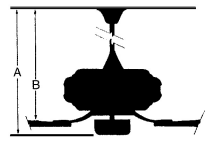

MEASUREMENTS

Blade Finish:					Reversible Blades: No
Blade Material: ABS CONSTRUCTION					Slope: Yes
Blade Sweep: 62"	No. of Blades: 3	Blade Pitch: 20 DEGREES	Hanging Weight: 13.76		
Downrod 1: 6	Downrod 1 Outside Dia: 0.75	Downrod 2: 80	Downrod 2 Outside Dia:		
Ceiling to Lowest Point: (Dim A) 10.25	Ceiling to Blade (Dim B) 8.75	Lead Wire: 80	Motor Size: 172X16MM		
RPM:	Low 65	Low/Med. 136	Medium 0.44	Med/High 0.59	High 188
Amps:	0.22				0.59
Watts:	9.75				70.69
CFM:	2185.0				7567.0
CFM/Watts:	224.1				107.04