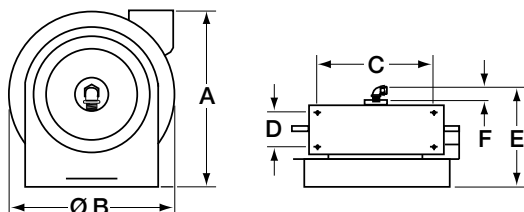

HBL45123C

HBL45123TL20

HBL45123R

HBL45123R20WM1

HBL45123GF15

HBL45123GF220WM1

HBL340PB

Dimensions in Inches (mm)

Accessories

Description	Weight Lbs. (kg)	Catalog Number
Pivot base 340° rotation fits all industrial models.	5 (2.3)	HBL340PB
Replacement stop.	.2 (.09)	HBL12BS

Dimensions

Inch (mm)	A	B	C	D	E	F
	13.00" (330)	12.38" (314)	8.00" (203)	2.50" (64)	9.75" (248)	1.25" (32)