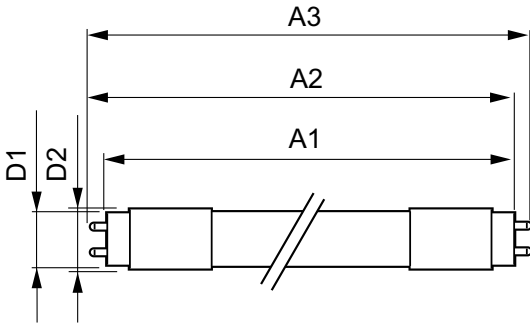

LED InstantFit Lamps

Numerator - Quantity Per Pack	1
Numerator - Packs per outer box	10
Material Nr. (12NC)	929001311104

Net Weight (Piece)	0.090 kg

Warnings and Safety

- Philips LED T8 InstantFit lamps will only operate properly on compatible instant-start ballasts. Please refer to the Philips LED T8 InstantFit Installation Guide, which can be obtained through your local Philips Sales Representative, or visit www.philips.com/tled

Dimensional drawing

TLED 2ft 600mm 6-17W 1050lm 5000K G13 ND

Product	D1	D2	A1	A2	A3
7T8 LED/24-5000 IF 10/1	25.7 mm	26.3 mm	588.6 mm	595.7 mm	602.8 mm

Photometric data