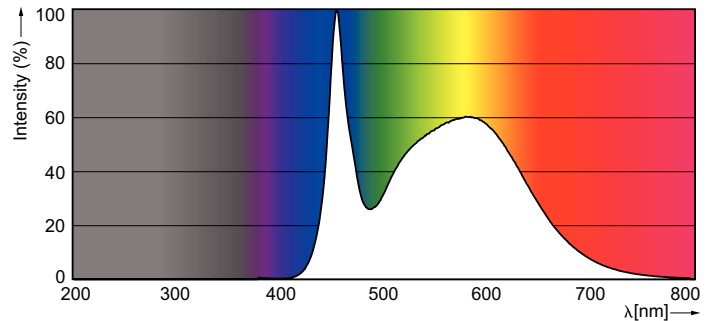

LEDtube 1200mm 17 W /850