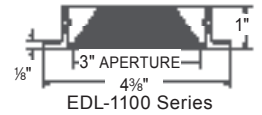

*Add "-10" when ordering for 10° optic (round trims only)

3" Accessories

NUMBER	DESCRIPTION
EDL-RD-FMA	Round Flush Mount Adapter
EDL-SQ-FMA	Square Flush Mount Adapter
EDL-RD-TR-4	Round Trimless Ring
EDL-SQ-TR-4	Square Trimless Ring
EDL-10-OPTIC-4	Very Narrow 10° Optic
EDL-30-OPTIC-4	Narrow 30° Optic
EDL-50-OPTIC-4	Wide 50° Optic
EDL-80-OPTIC-4	Wide Flood 80° Optic
EDL-AT-GSKT	Gasket (for use with LPD RM & NC housings only)
EM-1000	25W LED Remote Inverter
EM-1002	10W EM Battery
EDL-CL-4	Clear Lens
EDL-FT-4	Frosted Lens
EDL-MP-4	Prismatic Lens
EDL-LN-4	Linear Lens
EDL-MHLDR-4	Media Holder