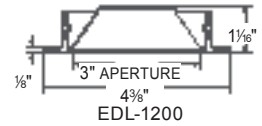

*Add "-10" when ordering for 10° optic (round trims only)

3" Accessories

NUMBER	DESCRIPTION
EDL-RD-FMA	Round Flush Mount Adapter
EDL-SQ-FMA	Square Flush Mount Adapter
EDL-RD-TR-4	Round Trimless Ring
EDL-SQ-TR-4	Square Trimless Ring
EDL-10-OPTIC-4	Very Narrow 10° Optic
EDL-30-OPTIC-4	Narrow 30° Optic
EDL-50-OPTIC-4	Wide 50° Optic
EDL-80-OPTIC-4	Wide Flood 80° Optic
EDL-AT-GSKT	Gasket (for use with LPD RM & NC housings only)
EM-1000	25W LED Remote Inverter
EM-1002	10W EM Battery
EDL-CL-4	Clear Lens
EDL-FT-4	Frosted Lens
EDL-MP-4	Prismatic Lens
EDL-LN-4	Linear Lens
EDL-MHLDR-4	Media Holder