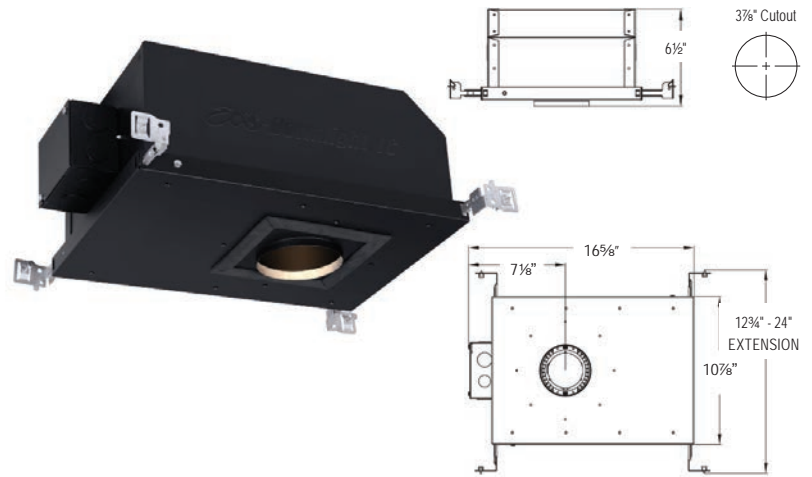

Eco-Downlight LED 3" Recessed

IC / Airtight / Adjustable

EDL-ADJ

FIXTURE

- Integral 120-277V input LED driver, 24W output, 90% efficient, 0.99 power factor
- Five (5) year warranty
- UL/C-UL listed for damp location 

HOUSING / HEAT SINK

- 30°, 50° and 80° optics included
- Optional 10° optic available
- Suitable for insulated ceilings and airtight applications
- Adjustable, rotating heat sink:
 - Vertical aiming up to 45° tilt
 - Horizontal aiming 359° rotation
- Extruded aluminum heat sink with black anodized finish
- Aluminum air tight housing with black powder-coat finish
- Galvanized steel adjustable hanger bars
- Accommodates ceiling thicknesses to 1"
- Steel junction box with black powder-coat finish with four 1/2" and four 3/4" trade-size knockouts
- NOTE: Polycell spray-in foam insulation requires setback of 3" from all sides and top of housing. Standard insulation may be placed in direct contact with any part of this fixture