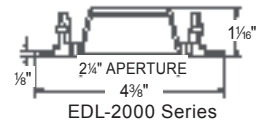

3" Square Trims

NUMBER	TRIM FINISH	REFLECTOR/BAFFLE
EDL-2000-4	White	White Reflector
EDL-2001-4	White	Black Reflector
EDL-2002-4	White	Haze Reflector
EDL-2003-4	Satin Aluminum	Black Reflector
EDL-2004-4	Satin Aluminum	Haze Reflector
EDL-2005-4	Bronze	Bronze Reflector
EDL-2100-4	White	White Baffle
EDL-2101-4	White	Black Baffle
EDL-2102-4	Satin Aluminum	Black Baffle
EDL-2103-4	Bronze	Bronze Baffle
EDL-2200-4	White	Shower Light
EDL-2200-4	Satin Aluminum	Shower Light