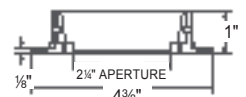

EDL-4000 Series

Trims designated with a green square ■ beside the item number are tested Title 24 compliant.

3" Trimless* Reflectors & Baffles (Round)

NUMBER	REFLECTOR/BAFFLE
EDL-5000-4	White Reflector
EDL-5001-4	Satin Aluminum Reflector
EDL-5002-4	Bronze Reflector
EDL-5003-4	Black Reflector
EDL-5100-4	White Baffle
EDL-5101-4	Satin Aluminum Baffle
EDL-5102-4	Bronze Baffle
EDL-5103-4	Black Baffle

3" Adjustable Trimless* Reflectors & Baffles (Round)

NUMBER	ADJUSTMENT	REFLECTOR/BAFFLE
EDL-7000-4	0°-45°	White Reflector
EDL-7001-4	0°-45°	Satin Aluminum Reflector
EDL-7002-4	0°-45°	Bronze Reflector
EDL-7003-4	0°-45°	Black Reflector
EDL-7100-4	0°-45°	White Baffle
EDL-7101-4	0°-45°	Satin Aluminum Baffle
EDL-7102-4	0°-45°	Bronze Baffle
EDL-7103-4	0°-45°	Black Baffle