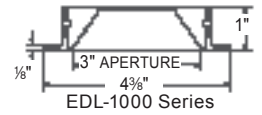

*Add "-10" when ordering for 10° optic (round trims only)

3" Accessories

NUMBER	DESCRIPTION
EDL-RD-FMA	Round Flush Mount Adapter
EDL-SQ-FMA	Square Flush Mount Adapter
EDL-RD-TR-4	Round Trimless Ring
EDL-SQ-TR-4	Square Trimless Ring
EDL-10-OPTIC-4	Very Narrow 10° Optic
EDL-30-OPTIC-4	Narrow 30° Optic
EDL-50-OPTIC-4	Wide 50° Optic
EDL-80-OPTIC-4	Wide Flood 80° Optic
EDL-AT-GSKT	Gasket (for use with LPD RM & NC housings only)
EM-1000	25W LED Remote Inverter
EM-1002	10W EM Battery
EDL-CL-4	Clear Lens
EDL-FT-4	Frosted Lens
EDL-MP-4	Prismatic Lens
EDL-LN-4	Linear Lens
EDL-MHLDR-4	Media Holder