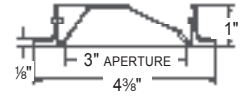

Eco-Downlight LED

3" Trims, Trimless and Accessories

Materials

- Trim Rings: Diecast aluminum
- Reflectors and Baffles:
- Round - Spun aluminum and diecast aluminum
- Square - Diecast aluminum

Finishes

- Standard Finishes:
  White Powder-Coat, Satin Aluminum, Bronze
- RAL color matching available (consult factory)

3" Round Adjustable Trims

NUMBER	ADJUSTMENT	TRIM FINISH	REFLECTOR/BAFFLE
■ EDL-1300-4	0°-45°	White	Clear Alzak Reflector
■ EDL-1301-4	0°-45°	White	Black Alzak Reflector
■ EDL-1302-4	0°-45°	Satin Aluminum	Clear Alzak Reflector
■ EDL-1303-4	0°-45°	Satin Aluminum	Black Alzak Reflector
■ EDL-1304-4	0°-45°	White	Haze Reflector
■ EDL-1305-4	0°-45°	Satin Aluminum	Haze Reflector
■ EDL-1306-4	0°-45°	White	White Reflector
■ EDL-1307-4	0°-45°	Bronze	Bronze Reflector
■ EDL-1400-4	0°-45°	White	White Baffle
■ EDL-1401-4	0°-45°	White	Black Baffle
■ EDL-1402-4	0°-45°	Satin Aluminum	Black Baffle
■ EDL-1403-4	0°-45°	Bronze	Bronze Baffle
EDL-3000-4	Adjust All	White	Shower Light
EDL-3001-4	Adjust All	Satin Aluminum	Shower Light
EDL-3002-4	Adjust All	Bronze	Shower Light

EDL-1300 Series