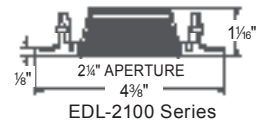

3" Square Trims

NUMBER	TRIM FINISH	REFLECTOR/BAFFLE
EDL-2000-4	White	White Reflector
EDL-2001-4	White	Black Reflector
EDL-2002-4	White	Haze Reflector
EDL-2003-4	Satin Aluminum	Black Reflector
EDL-2004-4	Satin Aluminum	Haze Reflector
EDL-2005-4	Bronze	Bronze Reflector
EDL-2100-4	White	White Baffle
EDL-2101-4	White	Black Baffle
EDL-2102-4	Satin Aluminum	Black Baffle
EDL-2103-4	Bronze	Bronze Baffle
EDL-2200-4	White	Shower Light
EDL-2200-4	Satin Aluminum	Shower Light