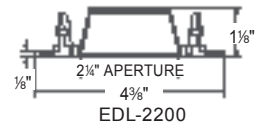

3" Square Trims

NUMBER	TRIM FINISH	REFLECTOR/BAFFLE
EDL-2000-4	White	White Reflector
EDL-2001-4	White	Black Reflector
EDL-2002-4	White	Haze Reflector
EDL-2003-4	Satin Aluminum	Black Reflector
EDL-2004-4	Satin Aluminum	Haze Reflector
EDL-2005-4	Bronze	Bronze Reflector
EDL-2100-4	White	White Baffle
EDL-2101-4	White	Black Baffle
EDL-2102-4	Satin Aluminum	Black Baffle
EDL-2103-4	Bronze	Bronze Baffle
EDL-2200-4	White	Shower Light
EDL-2200-4	Satin Aluminum	Shower Light