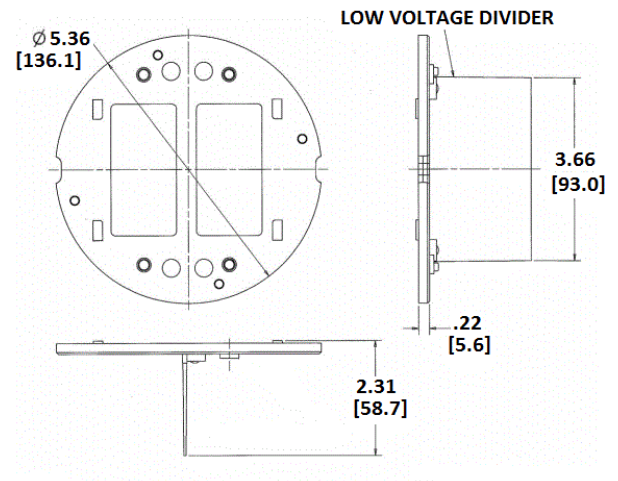

Features

- Black Powder Coated

Ordering Information

- Includes necessary mounting hardware

Catalog Number	UPC	Description
S1SP	783585371153	Sub-plate with 2x decorator openings

Standards

cULus Listed

Online Resources