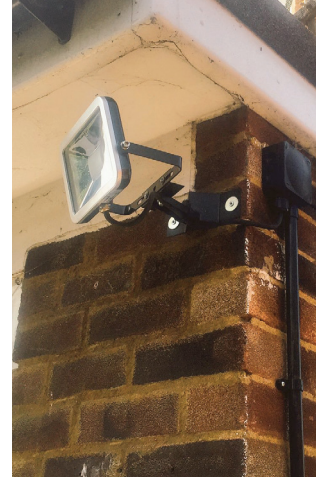

# Brackenheath ispot® Driverless LED Floodlight

10-50W

IP65

Available Colour:

FEATURES

- Innovative high voltage Nichia LED chips - no driver required
- Energy efficient super bright LED
- Daylight and warm white options
- 100-110° beam angle
- High quality toughened glass with attractive silver bezel
- Smart engineered mounting bracket allows the ispot to be rotated through 360°
- High grade aluminium and steel construction, including hex head bolts for additional security
- Available in black and white finishes
- Complete with mounting bracket and 900mm flex
- Rated life of 36,000 hours
- 230V
- IP65