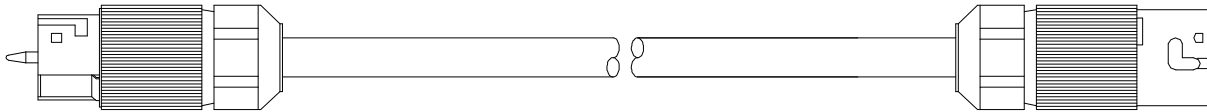

**CATALOG NUMBER:** See table below  
**DESCRIPTION:** 6/3 & 8/1 SEOW, 125/250V 50A outdoor use cord set with "California Standard" twist-to-lock plug and cord connector

**CONSTRUCTION PARAMETERS:**

Conductors: (3) 6 AWG, 96/26 bunched bare copper  
 (1) 8 AWG, 96/28 bunched bare copper  
 Jacket material: TPE, black  
 Overall cable O.D. (nom): 0.868"

CS6364L

CS6365L

Plug and connector manufacturer: Hubbell Wiring Device  
 Plug and connector configuration: 50A 125/250V 3 pole 4 wire grounding, non-NEMA "California Standard"  
 Plug and connector materials: Nylon body and backshell  
 Neoprene cord gasket  
 Stainless steel plug shroud

**PROPERTIES:**

Temperature rating of cable: -40 to +90 deg C  
 Electrical ratings: 125/250 VAC, 50A

Length	Catalog number
25 ft	01937
50 ft	01918
100 ft	01919

The information presented here is, to the best of our knowledge, true and accurate. However, since conditions of use are beyond our control, all recommendations or suggestions are presented without guarantee or responsibility on our part.