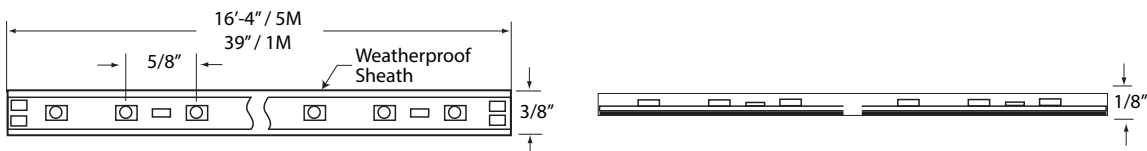

PROJECT	TYPE
CATALOG NUMBER	

KEY FEATURES

- Flexible wet location LED ribbon that is cuttable in the field (do not submerge)
- Fully surrounded in moisture resistant acrylic linear sheath
- Achieve virtually any location custom installation where moisture may be present
- Comes with mounting clips, silicone sealant and end caps
- Flexible ribbon to ribbon and ribbon to power supply connectors available (see below)
- Dimmable

ELECTRICAL

- 12VDC
- Rated at 2.2W per foot
- 39": 0.7A / reel, 16'-4": 3.5A / reel
- 19 LED's per foot, .14W each
- 50,000 hr. LED life

OPTICS

- 2700K, 3000K, 3500K, 4200K
- Up to 222 lumens per foot

LABEL

- ETL

PRODUCT DESCRIPTION

A wet location high output flexible LED linear ribbon that conforms to straight, curved and irregular architectural coves, outdoor steps and bannisters, fountain exteriors, outdoor cooking islands and food stations, recesses, and other constructs where even, energy saving LED illumination is specified in environments that are exposed to moisture. **Not to be submerged directly in water.** Available in a 39" (1M) and 16'-4" (5M) reel. Ribbon can be cut and sealed in the field to achieve desired length.

Custom lengths available - consult factory

Aluminum architectural mounting channels available - consult website: www.gmlighting.net

FIXTURE ORDERING INFORMATION

Catalog No.	Length	Wattage	Total Amps	Lumens	Color Temp.*
LTR60WP-27	39" / 1M	.14W (2.2W/ft.)	0.7A	152/ft.	2700K
LTR60WP-30	39" / 1M	.14W (2.2W/ft.)	0.7A	172/ft.	3000K
LTR60WP-WW	39" / 1M	.14W (2.2W/ft.)	0.7A	198/ft.	3500K
LTR60WP-42	39" / 1M	.14W (2.2W/ft.)	0.7A	222/ft.	4200K
LTR300WP-27	16'-4" / 5M	.14W (2.2W/ft.)	3.5A	152/ft.	2700K
LTR300WP-30	16'-4" / 5M	.14W (2.2W/ft.)	3.5A	172/ft.	3000K
LTR300WP-WW	16'-4" / 5M	.14W (2.2W/ft.)	3.5A	198/ft.	3500K
LTR300WP-42	98'-6" / 30M	.14W (2.2W/ft.)	3.5A	222/ft.	4200K