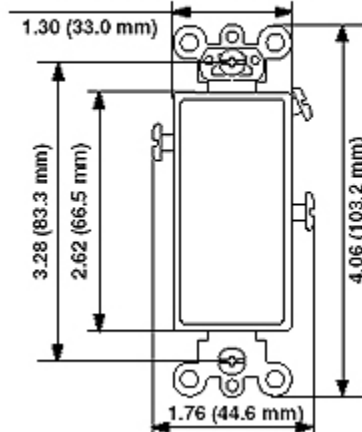

Leviton Catalog #: 56081-2I

Description: 3 Amp, 24 Volt, Decora Plus Rocker Double-Throw Ctr-OFF Momentary Contact Single-Pole AC Quiet Switch, Commercial Grade, Self Grounding, Back & Side Wired, - Ivory

COMMERCIAL GRADE **56081-2** Series

S
Single-Pole

Device Color

Ivory

Product Features:

- Ground: Self Grounding
- Feature: Double-Throw Ctr-OFF Momentary Contact
- Amperage: 3 Amp
- Voltage: 24 Volt
- Termination: Back & Side
- Actuator Material: Thermoplastic
- Body Material: Thermoplastic
- Strap Material: Steel
- Color: Ivory
- Warranty: 10 Year Limited

Dimensional Diagram

SPECIFICATION SUBMITTAL

JOB NAME:	CATALOG NUMBERS:	
<input type="text"/>	<input type="text"/>	<input type="text"/>
JOB NUMBER:	<input type="text"/>	<input type="text"/>

For answers to technical questions call our Techline at 1-800-824-3005 (8:30AM-6:00PM EST M-F).
For Other products go to www.leviton.com and select Leviton EZ-Find.