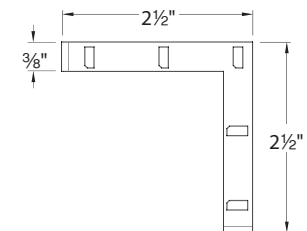

ORDER NUMBER – 5 LED "L" CONNECTOR

Model	Watts	Color Temp	CRI	Lumens	Title 24	Tape Color
LED-TX24	2W/ft	22 2200K	90	110	No	5L-WT White
		27 2700K	90	130	Yes	
		30 3000K	90	130	Yes	
		35 3500K	90	135	Yes	
		45 4500K	85	135	No