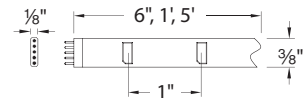

InvisiLED® Pro 2

24V LED Tape Light

WAC LIGHTING

Responsible Lighting®

Tape Section

Fixture Type:

Catalog Number:

Project: _____

Location: _____

PRODUCT DESCRIPTION

Professional grade white tape light that delivers optimal color consistency and brightness. An ideal system for task or accent lighting applications.

FEATURES

- Ultra thin profile at 1/8"
- Diodes spaced evenly at 1" on center
- Minimum run length of 1'
- May be field cut every 6" at the end of a run
- Specially rated for installation in the storage area of a clothes closet
- 80,000 hour rated life
- 5 year WAC Lighting product warranty

SPECIFICATIONS

1. **Construction:** Flexible, silicone cased tape light. Peel and stick 3M construction adhesive on back. Indicating marks on back for field cutting.
2. **Power Supply:** Remote and plug-in electronic Class 2 transformers
   120VAC 50/60Hz input, 24V 60W and 96W output
3. **Light Source:** 12 LEDs per foot
4. **Dimming:** May be dimmed with electronic low voltage (ELV) dimmer.
5. **Operating Temp:** -4°F – 122°F (-20°C – 50°C) at relative humidity 95%
6. **Standards:** CEC Title 24 (See below for list of models)
   UL & CUL Listed for damp locations.

ORDER NUMBER – TAPE SECTION

Model	Watts/ft	Color Temp	CRI	Lumens/ft	Title 24	Length	Qty	Tape Color	
LED-TX24	4W/ft	22 2200K	90	275	No	6IN 6 inches	1	WT White	
		27 2700K	90	325	Yes		1 1 foot		1
		30 3000K	90	300	Yes		1-40 1 foot		40
		35 3500K	90	330	Yes		5 5 feet		1
		45 4500K	85	330	No				

LED-TX24___ - ___-WT

Example: LED-TX2445-1-40-WT

ORDER NUMBER – 5 LED "L" CONNECTOR

Model	Watts	Color Temp	CRI	Lumens	Title 24	Tape Color
LED-TX24	2W/ft	22 2200K	90	110	No	5L-WT White
		27 2700K	90	130	Yes	
		30 3000K	90	130	Yes	
		35 3500K	90	135	Yes	
		45 4500K	85	135	No	

LED-TX24___ -5L-WT

Example: LED-TX2435-5L-WT

waclighting.com

Phone (800) 526.2588

Fax (800) 526.2585

Headquarters/Eastern Distribution Center