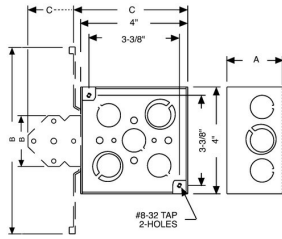

## 4 IN. SQUARE WELDED BOXES - 2-1/8 IN. DEEP WITH CONDUIT KO'S

4 in. Square Boxes, 2-1/8 in. Deep - Welded with Conduit KO's

A13

Catalog #: 233

### DRAWING DIMENSIONS

Dimension A: 2-1/8 in.

### PRODUCT MEASUREMENTS

Depth: 2-1/8 in.  
Cubic Inches (cm<sup>3</sup>): 30.3 (496.5)  
Wt. Ea. (Lbs.): 0.890  
Product Length (in.): 2.19  
Product Width (in.): 4.00  
Product Height (in.): 4.00

### PACKAGING

Minimum Pack Qty.: 25  
Std. Pkg.: 25  
Product UPC-A Labeled: No  
Weight (Lbs. Per/C): 89.00  
Ship Carton Length (in.): 18.75  
Ship Carton Width (in.): 8.88  
Ship Carton Height (in.): 7.38  
Ctn Weight (Lbs.): 22.25  
Pallet Qty: 1750  
UPC Number: 050169902332  
I2of5: 50050169902337