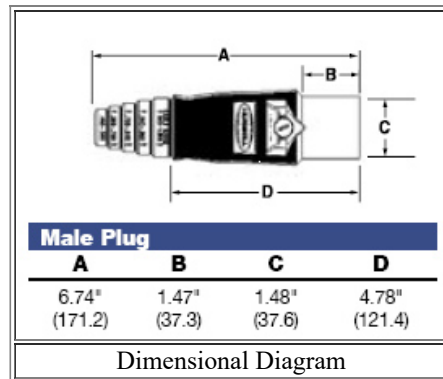

HBL400MBK -- Single Pole Devices

400 Amp Male Plug, Black

Male Plug

Product Specifications	
Product Version	section-f/images/plugs-tn.jpg
Plug Type	Male Plug
Amperage	400 A
Color	 Black
Link to Drawing Library	Click here for Library
Link to PDF Catalog	Click here for Catalog

Dimensional Diagram

Ampacity Chart (Type SC/PPC Wire)	
Cable Size	Ampacity*
#4	140
#2	190
2/0	300
4/0	405

* 90 Deg. C column NEC Table 400.5(B).

Ampacity Table