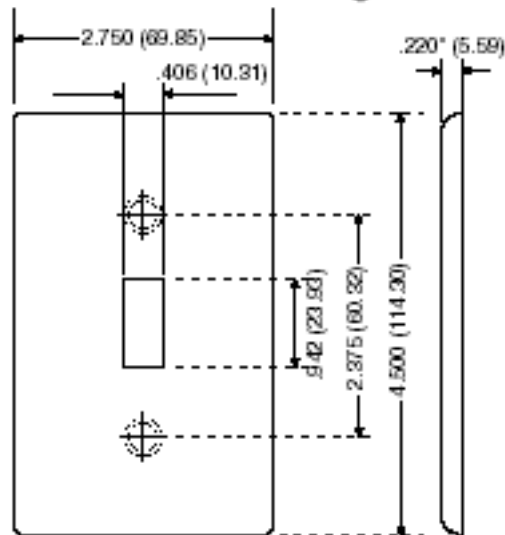

#### Product Features

**Type:** Standard Size

**Gang:** 2

**Material:** Thermoplastic Nylon

**Color:** Black

**Mount:** Device

**Standards and Certifications:** UL/CSA

**Warranty:** 10-Year Limited

### Dimensional Diagram

2-GANG Width = 4.56" (115.9mm)