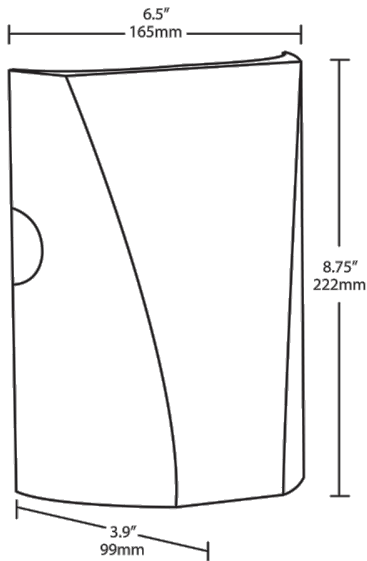

Optical

BUG Rating:

B1 U0 G0

BUG Rating:

B1 U0 G0

Dimensions

Features

- Full cutoff, fully shielded LED wallpack
- Can be used as a downlight or uplight
- Contractor friendly features for easy installation
- 100,000-hour LED Life
- 5-Year Warranty

Ordering Matrix

| Family | Watts | Color Temp | Finish | Photocell | Dimming |
|--------|----------------------------------|---|-----------------------------|--|---------------------------------------|
| SLIM | 26 = 26W 18 = 18W 12 = 12W | Blank = 5000K (Cool) Y = 3000K (Warm) N = 4000K (Neutral) | Blank = Bronze W = White | Blank = No Photocell /PC = 120V Button /PC2 = 277V Button /PCT = 120-277V Twistlock | Blank = No Dimming /D10 = Dimmable |