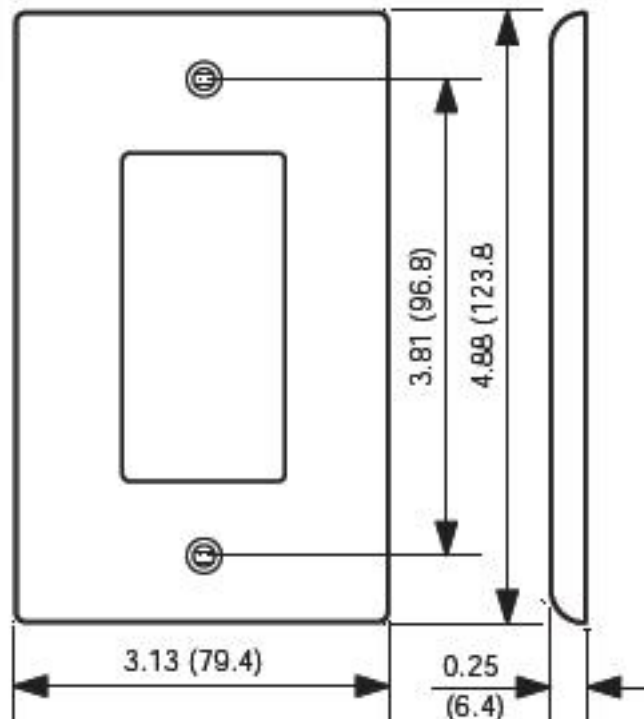

Item Description

3-Gang Decora/GFCI Device Decora Wallplate/Faceplate, Midway Size, Thermoplastic Nylon, Device Mount, - White

Technical Information

Product Features

Type: Midway Size

Gang: 3

Material: Thermoplastic Nylon

Color: White

Mount: Device

Standards and Certifications: UL/CSA

Warranty: 10-Year Limited

UPC Code: 07847795796

Country of Origin: Please Contact Customer Service

NOTE: Add 1.81" (46.0mm) for each additional gang.