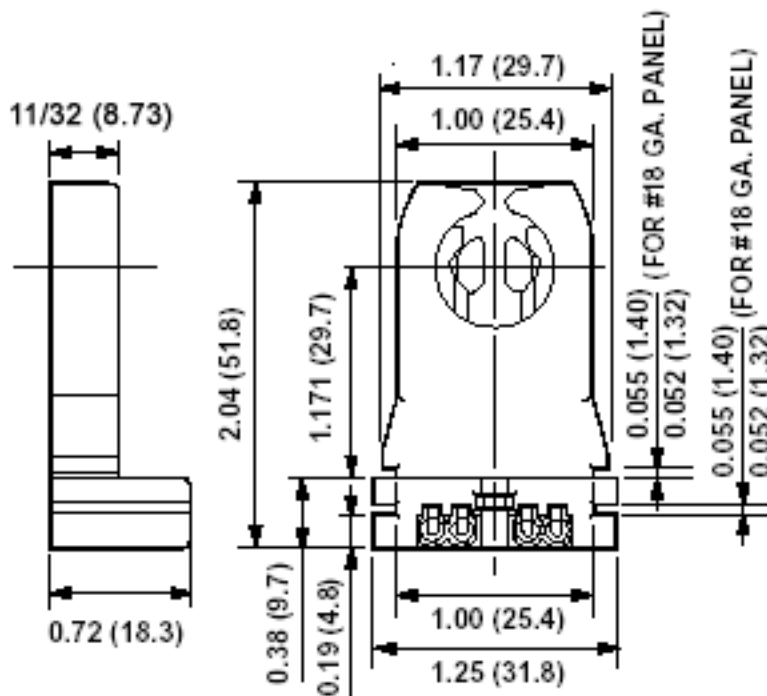

Standards and Certifications

UL Listed: File E5833
CSA Certified: File LR-5863
NOM Certified: 057