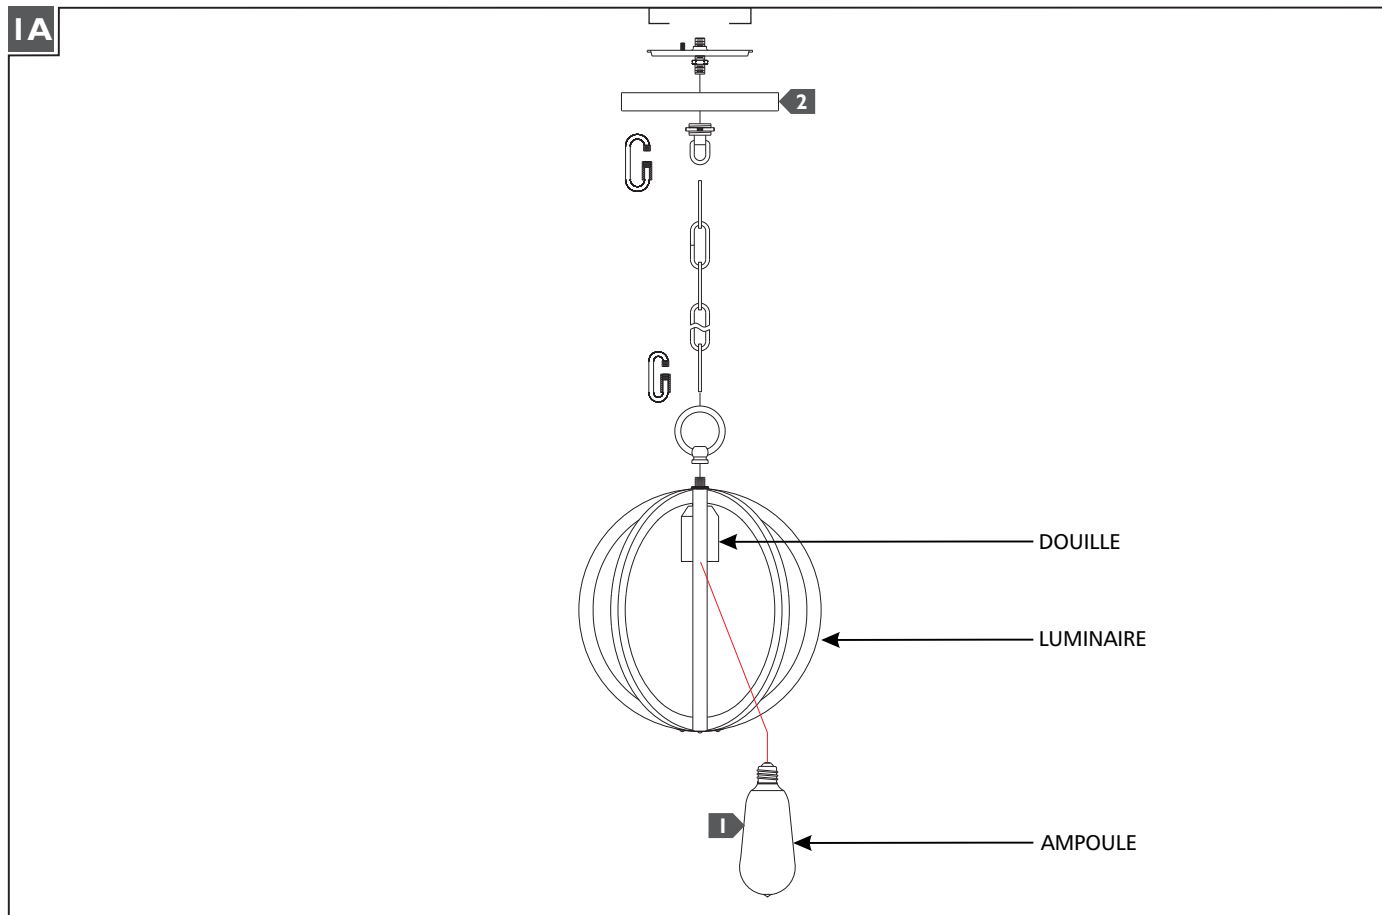

ATTENTION : RISQUE D'INCENDIE

Ce produit doit être installé conformément au code d'installation en vigueur par une personne familière avec la construction et l'exploitation du produit et les risques qu'il entraîne.

Utiliser les conducteurs d'alimentation supérieure à 90° c.

1 Vissez les ampoules dans les douilles. Lire l'étiquette sur la douille de lampe pour informations Max Wattage.

2 Suivez supplément ci-joint des instructions électriques et installation d'accessoires dans la boîte de prise de maison.