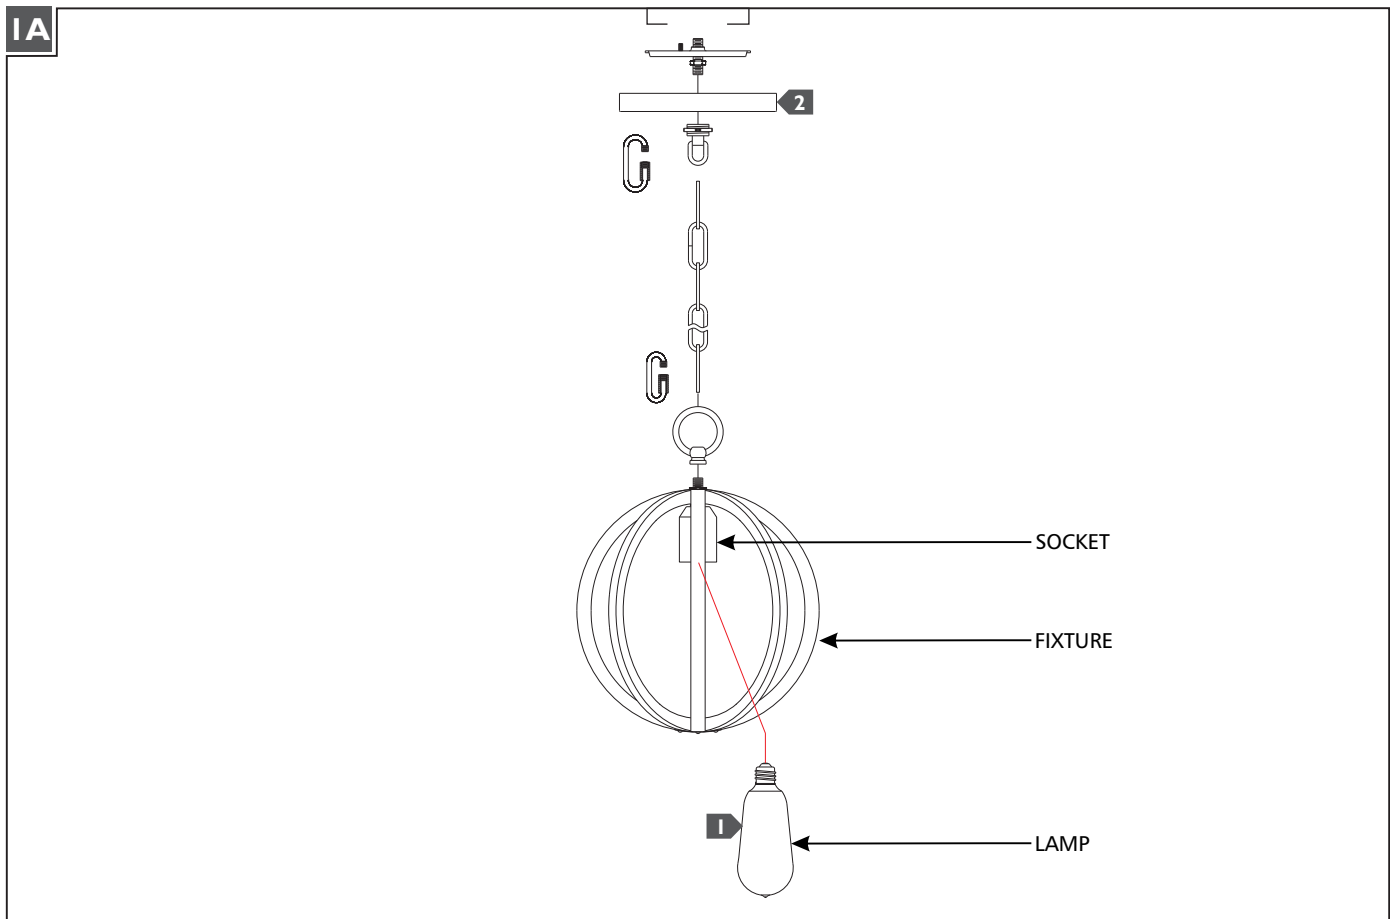

Allier I Light Mini Pendant

P1302

1.1

FEISS®

EST. 1955

Pendant**GENERAL PRODUCT INFORMATION:**

These fixtures are intended to be installed utilizing NEC compliant junction boxes.

This product is safety listed for dry locations only.

This product may be dimmed with a standard incandescent dimmer.

This instruction shows a typical installation.

CAUTION - RISK OF FIRE

This product must be installed in accordance with the applicable installation code by a person familiar with the construction and operation of the product and the hazards involved.

Use minimum 90°c supply conductors.

- 1** Screw the lamp into the socket. Refer to the label on the lamp socket for Max Wattage information.
- 2** Follow enclosed supplement installation instructions for electrical and fixture installation onto house outlet box.