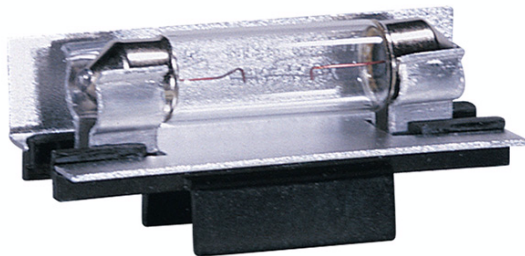

9830-12: Lx Festoon Accent Task Lampholder

Dimensions:

Length:	2"
Width:	3/4"
Height:	13/16"

Bulbs:

- 1 - Xenon Festoon T3 5w Max. 12v - Not included
- 1 - Xenon Festoon T3 10w Max. 12v - Not included
- 1 - Xenon Festoon T3 5w Max. 24v - Not included
- 1 - Xenon Festoon T3 10w Max. 24v - Not included
- 1 - Xenon Festoon T3 7w Max. 24v - Not included
- 1 - LED Festoon T3 0.708w Max. 12v - Not included
- 1 - LED Festoon T3 0.708w Max. 24v - Not included
- 1 - LED Festoon T3 0.633w Max. 12v - Not included
- 1 - LED Festoon T3 0.633w Max. 24v - Not included
- 1 - LED Festoon T3 0.661w Max. 12v - Not included
- 1 - LED Festoon T3 0.661w Max. 24v - Not included

Material List:

- 1 Body - Polycarbonate - Black
- 1 Reflector - Aluminum - Satin Aluminum

Collection: Lx Festoon Lampholders

For use with our highly specified LED and Xenon festoon lamps. Ambiance Lx Festoon Lampholders feature a high quality reflector and base for directing light the way you need it. This accent task socket has an L shape design that provides illumination for general applications that require crisp linear lighting including cabinets, coves and showcases. Snap your lampholder onto Lx track and cable with ease and space to your design criteria and lamp source. Lamp source, track and cable sold separately. Recommended Minimum Spacing: Two inches on center with xenon, four inches on center with LED.