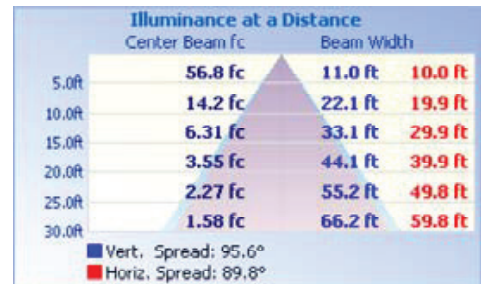

Total Luminaire Efficiency = 100.00%

42 Watt

Zonal Lumen Summary

Zone	Lumens	% Luminaire
0-30	713.62	15.00
0-40	1152.94	24.20
0-60	2254.43	47.20
60-80	1183.71	24.80
70-80	571.39	12.00
90-120	662.15	13.90
90-180	835.43	17.50
0-180	4771.71	100.00

Total Luminaire Efficiency = 100.00%

59 Watt

Zonal Lumen Summary

Zone	Lumens	% Luminaire
0-30	1064.78	14.90
0-40	1739.05	24.30
0-60	3342.91	46.80
60-80	1715.37	24.00
70-80	819.34	11.50
90-120	1040.1	14.50
90-180	1371.32	19.20
0-180	7150.25	100.00

Total Luminaire Efficiency = 100.00%

80 Watt

Zonal Lumen Summary

Zone	Lumens	% Luminaire
0-30	1728.67	16.70
0-40	2759.77	26.60
0-60	5221.03	50.30
60-80	2465.83	23.80
70-80	1155.18	11.10
90-120	1334.5	12.90
90-180	1708.05	16.50
0-180	10374.26	100.00

Total Luminaire Efficiency = 100.00%

Product Dimensions

28 Watt

Weight: 5.72-lbs

42 Watt

Weight: 9.50-lbs

59 Watt

Weight: 16.00-lbs