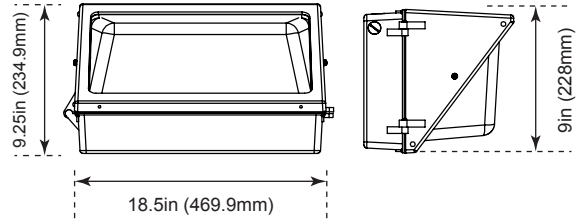

80 Watt

Weight: 18.60-lbs