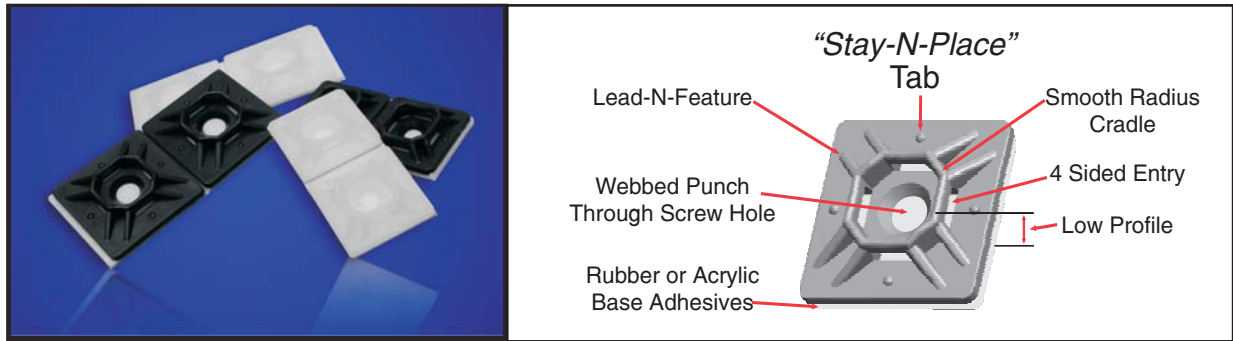

MOUNTING PADS

MOUNTING PADS

- Patented 'Stay-N-Place' feature is unique to ACT's mounting pads. This feature keeps cable ties from sliding down during vertical applications and maintains the placement of the cable ties during other installations.
- Patented 'Lead-N-Feature' allows for easy insertion of cable ties during awkward applications.
- Smooth radius cradle is designed to eliminate possible damage to cables while providing stable support.
- Webbed punch through screw hole allows maximum adhesive surface area with easy insertion of mechanical fastener. Screw hole is countersunk to allow ease of cable tie insertion.
- 4-sided entry slots save time during placement orientation.
- Low profile is essential when space is critical in confined areas.

ACT Part Number	Color & Material	Lgth/Wdth Inch/mm	Thickness Inch/mm	Slot Height Inch/mm	Slot Width Inch/mm	Screw Size	Adhesive	RU-CSA	Per Bag	Per Case
AL-MP-750-9-C	Natural Nylon	.74/18.79	.19/4.82	.05/1.27	.20/5.08	#4	Rubber	RU-CSA	100	1,000
AL-MP-750-0-C	Black Nylon									
AL-MP-1000-9-C	Natural Nylon	.99/25.14	.20/5.08	.06/1.52	.20/5.08	#6	Rubber	RU-CSA	100	1,000
AL-MP-1000-0-C	Black Nylon									
AL-MPA-750-9-C	Natural Nylon	.74/18.79	.19/4.82	.05/1.27	.20/5.08	#4	Acrylic	RU-CSA	100	1,000
AL-MPA-750-0-C	Black Nylon									
AL-MPA-1000-9-C	Natural Nylon	.99/25.14	.20/5.08	.06/1.52	.20/5.08	#6	Acrylic	RU-CSA	100	1,000
AL-MPA-1000-0-C	Black Nylon									
AL-MP-750-NT-9-C	Natural Nylon	.74/18.79	.19/4.82	.05/1.27	.20/5.08	#4	None	RU-CSA	100	1,000
AL-MP-750-NT-0-C	Black Nylon									
AL-MP-1000-NT-9-C	Natural Nylon	.99/25.14	.20/5.08	.06/1.52	.20/5.08	#6	None	RU-CSA	100	1,000
AL-MP-1000-NT-0-C	Black Nylon									