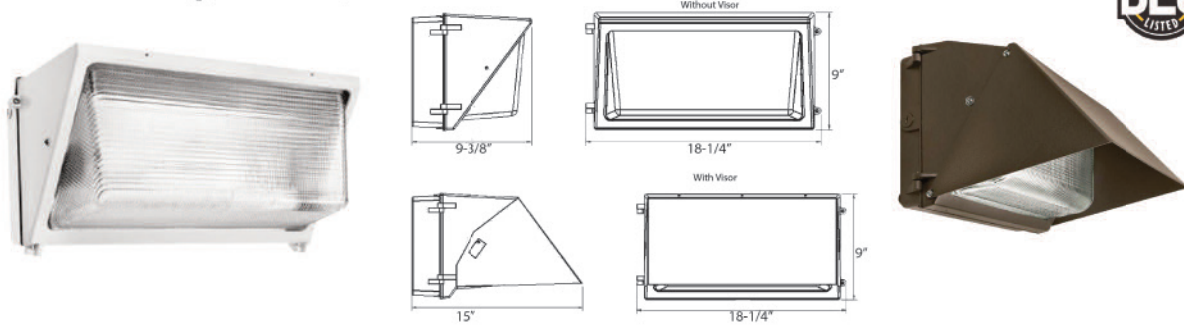

# Classic Large Wallpack

- Lumileds LUXEON 3030 LEDs
- Die Cast Aluminum Housing - Bronze or White Finish
- High Impact Heat Resistant Borosilicate Glass
- 4 Threaded Apertures - (1)Top, (1)Back, (2)Sides
- Stainless Steel Hardware
- Operation Temperature: -40°F to 131°F
- 50,000+ Hour LED Life Expectancy
- Photo Control (not included) Can Be Installed on Fixture
- Light Pattern: 115° Beam Angle
- Voltage: 120/208/240/277VAC
- Color Temperature: 5000K Cool White
- Power Factor: .98
- CRI: 83
- IP54 (NEMA 3) Dust & Water Tight
- cULus listed for Wet Locations
- DLC Listed
- Visor (Order Separately for Full Cutoff Applications)
- 5 Year Warranty

Cat. No.	Old Cat No.	Watts	Volts	Housing Color	Delivered Lumens	Replace Metal Halide	Dimming	Weight (Lbs)	Case Qty
71440A	71440	120	120-277	Bronze	13,520	400W	0-10V/PWM/VR	25	1
71441A	71441	120	120-277	White	13,520	400W	0-10V/PWM/VR	25	1
71442	Full Cutoff Visor Bronze								1
71443	Full Cutoff Visor White								1

# WallPack - Directed Optic Lens

- High Impact Polycarbonate Directed Optics Lens
- Lumileds LUXEON 3030 LEDs
- Die Cast Aluminum Housing - Bronze Finish
- 4 Threaded Apertures - (1)Top, (1)Back, (2)Sides
- Stainless Steel Hardware
- Light Pattern: 107° Beam Angle
- Color Temperature: 5000K
- CRI: >77
- 0-10V Dimmable
- Input Voltage: 120/208/240/277 Volts
- Operation Temperature: -40°F to 131°F
- Photo Control (not included) Can be Installed on Fixture
- 50,000+ Hour Life Expectancy
- 5 Year Warranty