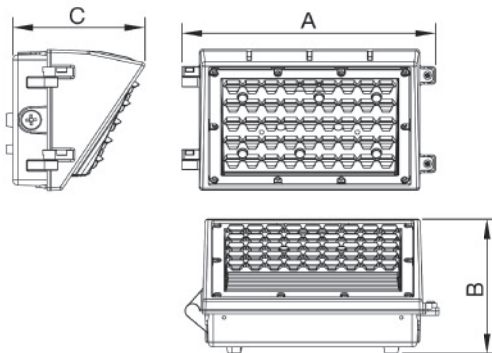

# Classic Large Wallpack

- Lumileds LUXEON 3030 LEDs
- Die Cast Aluminum Housing - Bronze or White Finish
- High Impact Heat Resistant Borosilicate Glass
- 4 Threaded Apertures - (1)Top, (1)Back, (2)Sides
- Stainless Steel Hardware
- Operation Temperature: -40°F to 131°F
- 50,000+ Hour LED Life Expectancy
- Photo Control (not included) Can Be Installed on Fixture
- Light Pattern: 115° Beam Angle
- Voltage: 120/208/240/277VAC
- Color Temperature: 5000K Cool White
- Power Factor: .98
- CRI: 83
- IP54 (NEMA 3) Dust & Water Tight
- cULus listed for Wet Locations
- DLC Listed
- Visor (Order Separately for Full Cutoff Applications)
- 5 Year Warranty

# WallPack - Directed Optic Lens

- High Impact Polycarbonate Directed Optics Lens
- Lumileds LUXEON 3030 LEDs
- Die Cast Aluminum Housing - Bronze Finish
- 4 Threaded Apertures - (1)Top, (1)Back, (2)Sides
- Stainless Steel Hardware
- Light Pattern: 107° Beam Angle
- Color Temperature: 5000K
- CRI: >77
- 0-10V Dimmable
- Input Voltage: 120/208/240/277 Volts
- Operation Temperature: -40°F to 131°F
- Photo Control (not included) Can be Installed on Fixture
- 50,000+ Hour Life Expectancy
- 5 Year Warranty