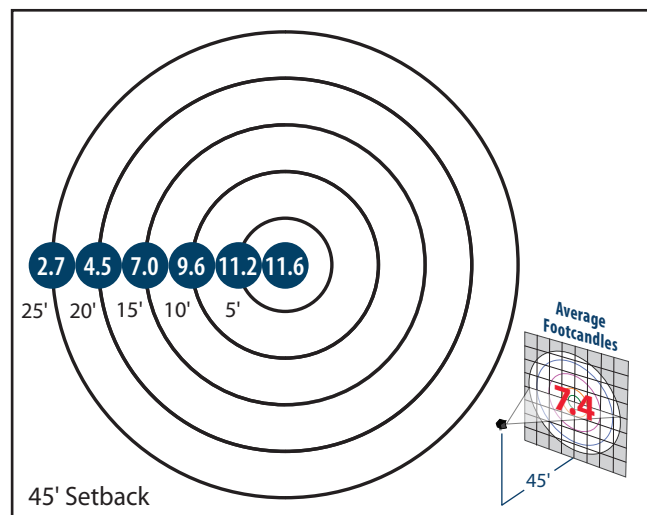

Ordering Information

CATALOG #	DESCRIPTION	VOLTS
PFXL162LED	162W LED Power Flood Pro	120-277
PFXL162LEDS	162W LED Power Flood Pro w/Slipfitter	120-277
Standard Optic - Medium Wide		

Options

ADD SUFFIX #	DESCRIPTION
4	480V Philips Driver
PC	120V Photocontrol
PM	208-277V Photocontrol
W	Wide Optics
EW	Extra-wide Optics

Overall Height (Trunion): 16.27" Depth: 12.78"
Overall Width: 16.125" Weight: (with Trunion) 30 lbs.
EPA: 1.29 (with Slipfitter) 31 lbs.

200,000+ HOURS

*The majority of Atlas Lighting Products are assembled in USA facilities by an American Workforce utilizing both Domestic and Foreign components