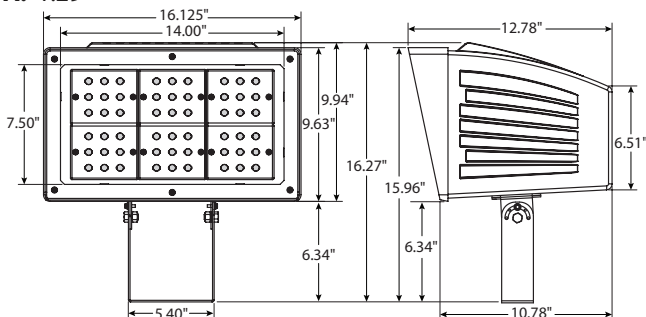

Ordering Information

CATALOG #	DESCRIPTION	VOLTS
PFXL162LED	162W LED Power Flood Pro	120-277
PFXL162LEDS	162W LED Power Flood Pro w/Slipfitter	120-277
Standard Optic - Medium Wide		

Options

ADD SUFFIX #	DESCRIPTION
4	480V Philips Driver
PC	120V Photocontrol
PM	208-277V Photocontrol
W	Wide Optics
EW	Extra-wide Optics

Overall Height (Trunion): 16.27" Depth: 12.78"
Overall Width: 16.125" Weight: (with Trunion) 30 lbs.
EPA: 1.29 (with Slipfitter) 31 lbs.

200,000+ HOURS

*The majority of Atlas Lighting Products are assembled in USA facilities by an American Workforce utilizing both Domestic and Foreign components