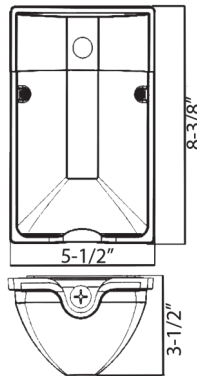

Designer Mini Wallpack LED Series

Lower Pricing

DLC LISTED

UL LISTED

- Phillips LUMILED LUXEON 3030 LEDs
- Fixture includes 120 Volt Photocell (Can only operate on 120 Volt)
- Die Cast Aluminum Housing & Mounting Plate
- Color: Bronze or White
- Polycarbonate Lens
- Stainless Steel Hardware
- Voltage: 120V AC
- Color Temperature: 5000K Cool White & 4000K Neutral
- CRI: 80
- Light Pattern: 180° Beam Angle
- Power Factor: .99
- Operation Temperature: -40°F to 131°F
- 50,000+ Hour LED Life Expectancy
- 1 Bottom Threaded Aperture, 1 Back Wiring Knockout
- Weight: 5 Lbs
- IP54 (NEMA 3) Dust & Water Tight
- cULus listed for Wet Locations
- 5 Year Warranty

Cat. No.	Photocell	Watts	Housing Color	Color Temp	Delivered Lumens	Replaces Metal Halide	Voltage	Case Qty
Designer Curved Lens - Photocell Included								
71521	Yes	17	Bronze	4000K	1684	70W	120	12
71522	Yes	17	White	4000K	1684	70W	120	12
71523	Yes	17	Bronze	5000K	1752	70W	120	12
71524	Yes	17	White	5000K	1752	70W	120	12
71525	Yes	25	Bronze	4000K	2126	100W	120	12
71526	Yes	25	White	4000K	2126	100W	120	12
71527	Yes	25	Bronze	5000K	2235	100W	120	12
71528	Yes	25	White	5000K	2235	100W	120	12