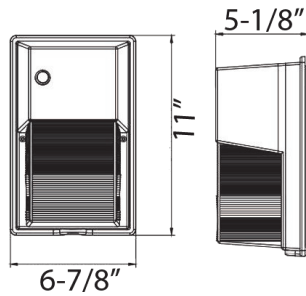

Classic Mini Wallpack LED Series

Lower Pricing Higher Lumens!

- ▶ Phillips LUMILED LUXEON 3030 LEDs
- ▶ TOWIN Driver
- ▶ 71418, 71419, 71422 & 71423 include 120 Volt Photocell (Can only operate on 120 Volt)
- ▶ 71420 & 71421 do not include Photocell
- ▶ Photo control can be installed on fixture if needed
- ▶ Polycarbonate Housing - Bronze or White
- ▶ Polycarbonate Lens
- ▶ Die Cast Aluminum Mounting Plate
- ▶ Stainless Steel Hardware
- ▶ Voltage: 120/208/240/277VAC
- ▶ Color Temperature: 5000K
- ▶ CRI: 80+
- ▶ Light Pattern: 180° Beam Angle
- ▶ Operation Temperature: -40°F to 131°F
- ▶ 50,000+ Hour LED Life Expectancy
- ▶ 1 Bottom Threaded Aperture, 1 Back Wiring Knockout
- ▶ Weight: 5 Lbs
- ▶ IP65 (NEMA 4X) Dust & Water Tight
- ▶ cULus listed for Wet Locations
- ▶ 5 Year Warranty

Designer Mini Wallpack LED Series

Lower Pricing

DLC LISTED

UL LISTED

- ▶ Phillips LUMILED LUXEON 3030 LEDs
- ▶ Fixture includes 120 Volt Photocell (Can only operate on 120 Volt)
- ▶ Die Cast Aluminum Housing & Mounting Plate
- ▶ Color: Bronze or White
- ▶ Polycarbonate Lens
- ▶ Stainless Steel Hardware
- ▶ Voltage: 120V AC
- ▶ Color Temperature: 5000K Cool White & 4000K Neutral
- ▶ CRI: 80
- ▶ Light Pattern: 180° Beam Angle
- ▶ Power Factor: .99
- ▶ Operation Temperature: -40°F to 131°F
- ▶ 50,000+ Hour LED Life Expectancy
- ▶ 1 Bottom Threaded Aperture, 1 Back Wiring Knockout
- ▶ Weight: 5 Lbs
- ▶ IP54 (NEMA 3) Dust & Water Tight
- ▶ cULus listed for Wet Locations
- ▶ 5 Year Warranty