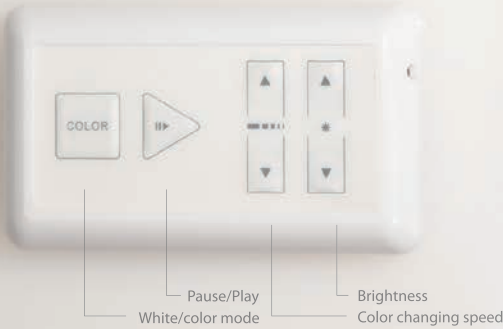

INVISILED® ACCESSORIES

Indoor color changing electronic accessories

WAC LIGHTING

Responsible Lighting®

Type	Model	Input	Output	Max Run	Dim	Compatibility
Remote Color changing	EN-2460D-C	120VAC	24VDC / 60W	40 feet	ELV	Includes a 6 foot lead wire Daylight to Sunset, Palette
Plug-in Color changing	EN-2460D-C-P	120VAC	24VDC / 60W	40 feet	ELV	Includes a 6 foot lead wire Daylight to Sunset, Palette

Wireless controller (accessory for wired controller)
LED-TO24-WS