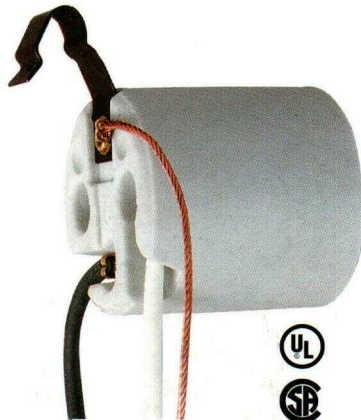

SOCKETS

Porcelain Sockets

RECEPTACLE
22264
CANDELABRA BASE
75 WATTS
125 VOLTS
HEIGHT - 7/8"

RECEPTACLE
22273
STANDARD BASE
660 WATTS
250 VOLTS
HEIGHT - 1 1/2"

SOCKET EXTENDER
22150
STANDARD BASE
660 WATTS
250 VOLTS
EXTENSION - 1 1/4"
OVERALL LENGTH - 2 1/2"

KEYLESS SOCKET
1 SCREW SURFACE MOUNT
22218 -7" WIRE LEADS
STANDARD BASE
660 WATTS
250 VOLTS
18 GAUGE, 105'LEADS
HEIGHT - 1 5/8"

FIXTURE
22370- 10" WIRE LEADS
STANDARD BASE
3/8-IP HICKEY
18 GAUGE, 105'LEADS
660 WATTS
250 VOLTS
HEIGHT - 2"

FIXTURE
22372 - 9" WIRE LEADS
STANDARD BASE
FITS 3/8" x 1/2" HOLE
18 GAUGE, ISO' LEADS
660 WATTS
250 VOLTS
HEIGHT - 2"

NEW

SNAP-IN PORCELAIN SOCKET
22276
660 WATTS
250 VOLTS
HEIGHT - 1 1/16"

SNAP-IN
22212 - 6" WIRE LEADS
FITS 1 1/2" HOLE
18 GAUGE, 125'LEADS
660 WATTS
250 VOLTS
HEIGHT - 1 3/4"