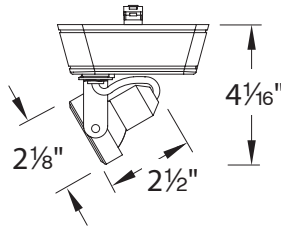

Model: 160

120V Track MR16 Luminaire

WAC LIGHTING

Responsible Lighting®

Fixture Type:

Catalog Number:

Project: _____

Location: _____

PRODUCT DESCRIPTION

Low Voltage luminaire with die-cast aluminum construction and swivel yoke for precise aiming.

FEATURES

- Available with LED lamp option
- Swivel yoke for easy aiming
- 350° horizontal rotation and 90° vertical tilt
- Mesh back vent for heat dissipation
- Clear lens included (Halogen version)
- Dimmable
- 5 year WAC Lighting product warranty

SPECIFICATIONS

Construction: Die-cast aluminum track head with polycarbonate transformer case and track adapter. Bi-pin ceramic socket for MR16 lamp.

Finish: Powder coat paint. Available in Black (BK) and White (WT).

Transformer: 12V; 1W minimum load.

Lamp: 160 model uses 12V MR16, 50W max lamp (not included).
160L model uses 12V MR16, 75W max (not included).
160LED model uses a 12V, 9W MR16 LED lamp (included).
490 lumens, 3000K CCT, 50,000 hour rated life, CRI: 90.

Dimming: With electronic low voltage (ELV) dimmer, LED lamp dims to 15%; Halogen lamp dims to 1%.

Standards: UL & CUL Listed.

ORDER NUMBER

System	Model #	Power	Lamp	Finish
LHT L Track	160LED	9W	LED	BK Black
HHT H Track	160	50W	Halogen	WT White
JHT J/J2 Track	160L	75W	Halogen