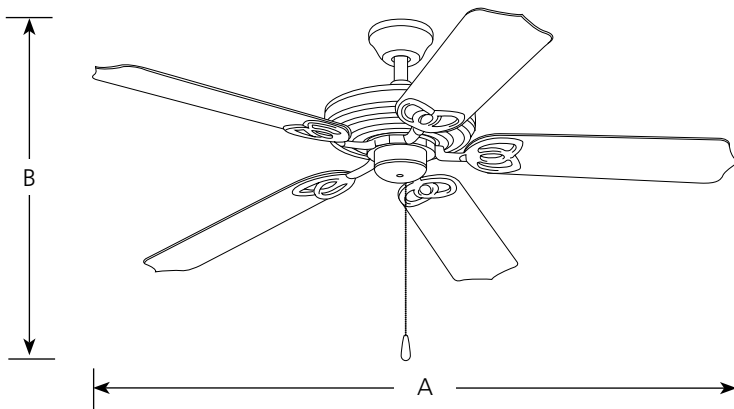

Indoor/Outdoor

**52" Patio Fan  
Airpro**

**Ceiling Fans**

Type \_\_\_\_\_

-20 -30 -33 -80

P2502

**Finish**

Catalog No	Finish				Dimensions (Inches)			
	Antique Bronze	White	Cobblestone	Forged Black	A	B	C	D
P2502	-20	-30	-33	-80	52	17-3/8	12-3/16	4
<b>Blades</b>								
Side 1	Oak	White	Oak	Toasted Oak				
Side 2	Oak	White	Oak	Toasted Oak				

Motor

- Triple capacitor speed control; manual reverse control
- 153mm dia x 17.5mm high
- Pull chain on forged black (-80) is antique brass chain with medium oak fob

Mounting

- Dual ceiling mounting on downrod, or close to ceiling
- A 1-1/16" x 4-1/4" downrod is included. Longer accessory downrods can be ordered separately
- Quick-Install canopy installs without removing outlet box screws and securely holds fan for wiring during installation
- Canopy covers standard recessed 4" octagonal outlet box. Note: An outlet box assembly designed for fan installation is required (not included)
- Mounting hardware is included