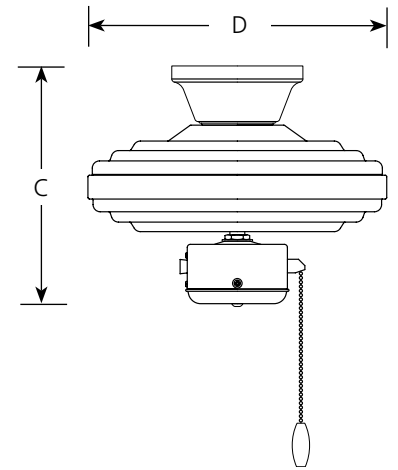

Indoor/Outdoor

**52" Patio Fan  
Airpro**

**Ceiling Fans**

Type \_\_\_\_\_

-20 -30 -33 -80

P2502

**Finish**

Catalog No	Finish				Dimensions (Inches)			
	Antique Bronze	White	Cobblestone	Forged Black	A	B	C	D
P2502	-20	-30	-33	-80	52	17-3/8	12-3/16	4
<b>Blades</b>								
Side 1	Oak	White	Oak	Toasted Oak				
Side 2	Oak	White	Oak	Toasted Oak				

Motor

- Triple capacitor speed control; manual reverse control
- 153mm dia x 17.5mm high
- Pull chain on forged black (-80) is antique brass chain with medium oak fob

Mounting

- Dual ceiling mounting on downrod, or close to ceiling
- A 1-1/16" x 4-1/4" downrod is included. Longer accessory downrods can be ordered separately
- Quick-Install canopy installs without removing outlet box screws and securely holds fan for wiring during installation
- Canopy covers standard recessed 4" octagonal outlet box. Note: An outlet box assembly designed for fan installation is required (not included)
- Mounting hardware is included