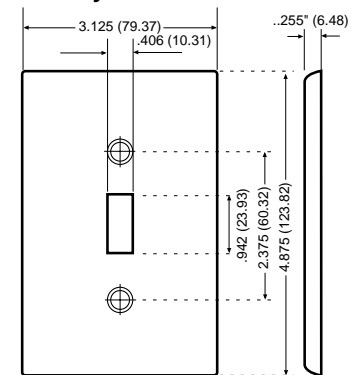

Midway Size

For more information regarding matching wallplates, colors, materials, single and multi-gang, refer to Decora Devices, Section A, and Decora Home Controls, Section B.