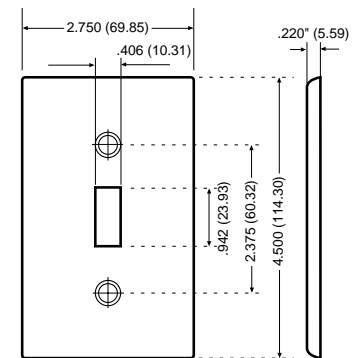

### Midway Size Nylon Wallplates

DESCRIPTION	COLOR	CAT. NO.	IND. NO.
<b>1-GANG</b> <b>1-Blank Box Mount</b> 	IVORY	PJ13-I	—
	BLACK	PJ13-E	—
	GRAY	PJ13-GY	—
	RED	PJ13-R	—
	WHITE	PJ13-W	—
	BROWN	PJ13	—
ALMOND	PJ13-A	—	
<b>2-GANG</b> <b>2-Blank Box Mount</b> 	IVORY	PJ23-I	—
	BLACK	PJ23-E	—
	GRAY	PJ23-GY	—
	WHITE	PJ23-W	—
	ALMOND	PJ23-A	—
<b>1-GANG</b> <b>1-Telephone .406" dia. Hole, Box Mount</b> 	IVORY	PJ11-I	—
	BLACK	PJ11-E	—
	GRAY	PJ11-GY	—
	WHITE	PJ11-W	—
	ALMOND	PJ11-A	—
<b>2-GANG</b> <b>1-Toggle, 1-Duplex</b> 	IVORY	PJ18-I	—
	BLACK	PJ18-E	—
	GRAY	PJ18-GY	—
	WHITE	PJ18-W	—
	ALMOND	PJ18-A	—
<b>2-GANG</b> <b>1-Toggle 1-Decora</b> 	IVORY	PJ126-I	—
	WHITE	PJ126-W	—
	BROWN	PJ126	—
	ALMOND	PJ126-A	—
<b>3-GANG</b> <b>2-Toggle 1-Decora</b> 	IVORY	PJ226-I	—
	WHITE	PJ226-W	—
	BROWN	PJ226	—
	ALMOND	PJ226-A	—
<b>2-GANG</b> <b>1-Decora 1-Duplex</b> 	IVORY	PJ826-I	SPJ826-I
	WHITE	PJ826-W	SPJ826-W
	BROWN	PJ826	—
	ALMOND	PJ826-A	—

### Midway Size Nylon Wallplates — Power Receptacle

<b>1-GANG</b> <b>2.465" dia. Hole, Power Receptacle</b> <b>30 &amp; 50 Amp</b> 	IVORY	80532-I	—
	WHITE	80532-W	—
	BLACK	80532-E	—

See page G26 for Engraved Metal Wallplates.  
All devices are UL Listed and CSA Certified.

### Midway Wallplates

All Leviton Midway wallplates can be mounted onto larger volume outlet boxes and/or used to hide wall irregularities. All 1-Gang Midway wallplates are 4.875" H x 3.125" W. Midway wallplates are a full 0.375" higher and wider than standard wallplates.

#### Standard Size